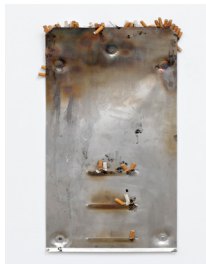

Bradley Kronz  
'Untitled', 2013  
Charcoal on paper, paper frame, paper clips  
64 x 49 x 3.5 cm  
Unique  
(KRONZ-2013-0001)

Dena Yago  
'Chinese Woman Stuck Between Walls Mistaken for Ghost, Rescued 7 Hours Later', 2013  
Text  
Dimensions variable  
(YAGO-2013-0001)

Jason Matthew Lee  
'neo:bruteforce/20i\_f.inv.13', 2013  
Epson inkjet, ceramic glaze, magnets, dirt on canvas  
91.5 x 61 cm  
Unique  
(LEE-2013-0001)

Jason Matthew Lee  
'bruteforce.annihilation\_wlckr.13', 2013  
Epson inkjet, ceramic glaze, magnets, dirt on canvas  
91.5 x 61 cm  
Unique  
(LEE-2013-0002)

TANYA LEIGHTON

Keith Farquhar  
'Gore-texerotic', 2005  
Jeans, Gore-tex jacket, hanger, MDF,  
Birkenstock sandals, laptop with DVD  
Dimensions variable  
Unique  
(FARQUHAR-2013-0001)

Keith Farquhar  
'Young Mum', 2005  
Cut gore-tex, hanger, aluminium foil  
94 x 43 x 21 cm  
Unique  
(FARQUHAR-2013-0002)

Marlie Mul  
'Air Vent / Butt Stop (Smoking Suit)',  
2012  
Steel, cigarettes  
120 x 60 x 17.5 cm  
Unique  
(MUL-2012-0005)

Marlie Mul  
'Air Vent / Butt Stop (Lucifer Match)',  
2012  
Steel, cigarettes  
62 x 33 x 4 cm  
Unique  
(MUL-2012-0006)