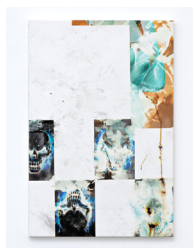

Jason Matthew Lee
'bruteforce.annihilation_wlckr.13', 2013
Epson inkjet, ceramic glaze, magnets, dirt on canvas
91.5 x 61 cm
Unique
(LEE-2013-0002)